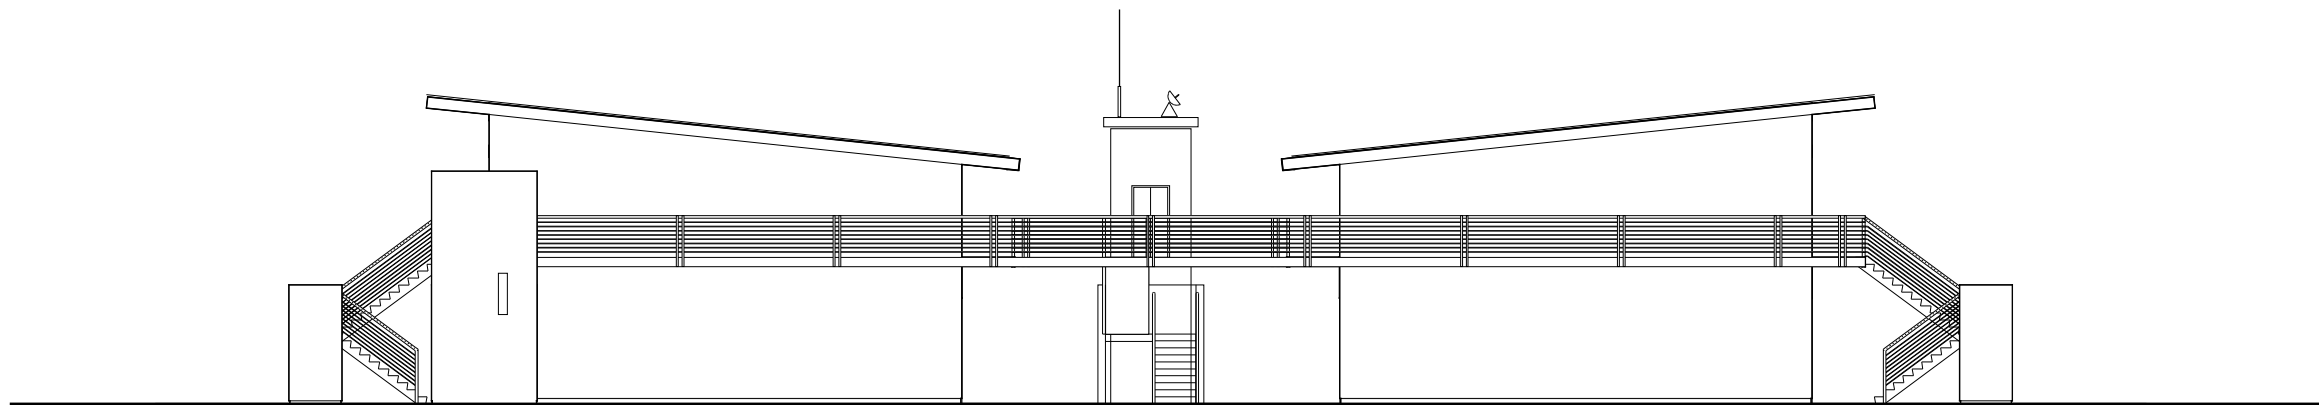

NORTH ELEVATION

WEST ELEVATION

<b>ALAN DRURY ARCHITECTS</b>		
33 EAST SAINT HELEN STREET ABINGDON OXON OX14 5EE		
T. 01235 553073 F. 01235 203085		
OFFICES AT RADCLIVE ROAD, GAWCOTT, BUCKS - APOLLO DEVELOPMENTS LTD		
<b>NORTH AND WEST ELEVATIONS</b>		
FEB 2006	1 : 200	325 / 1 / 05 - .